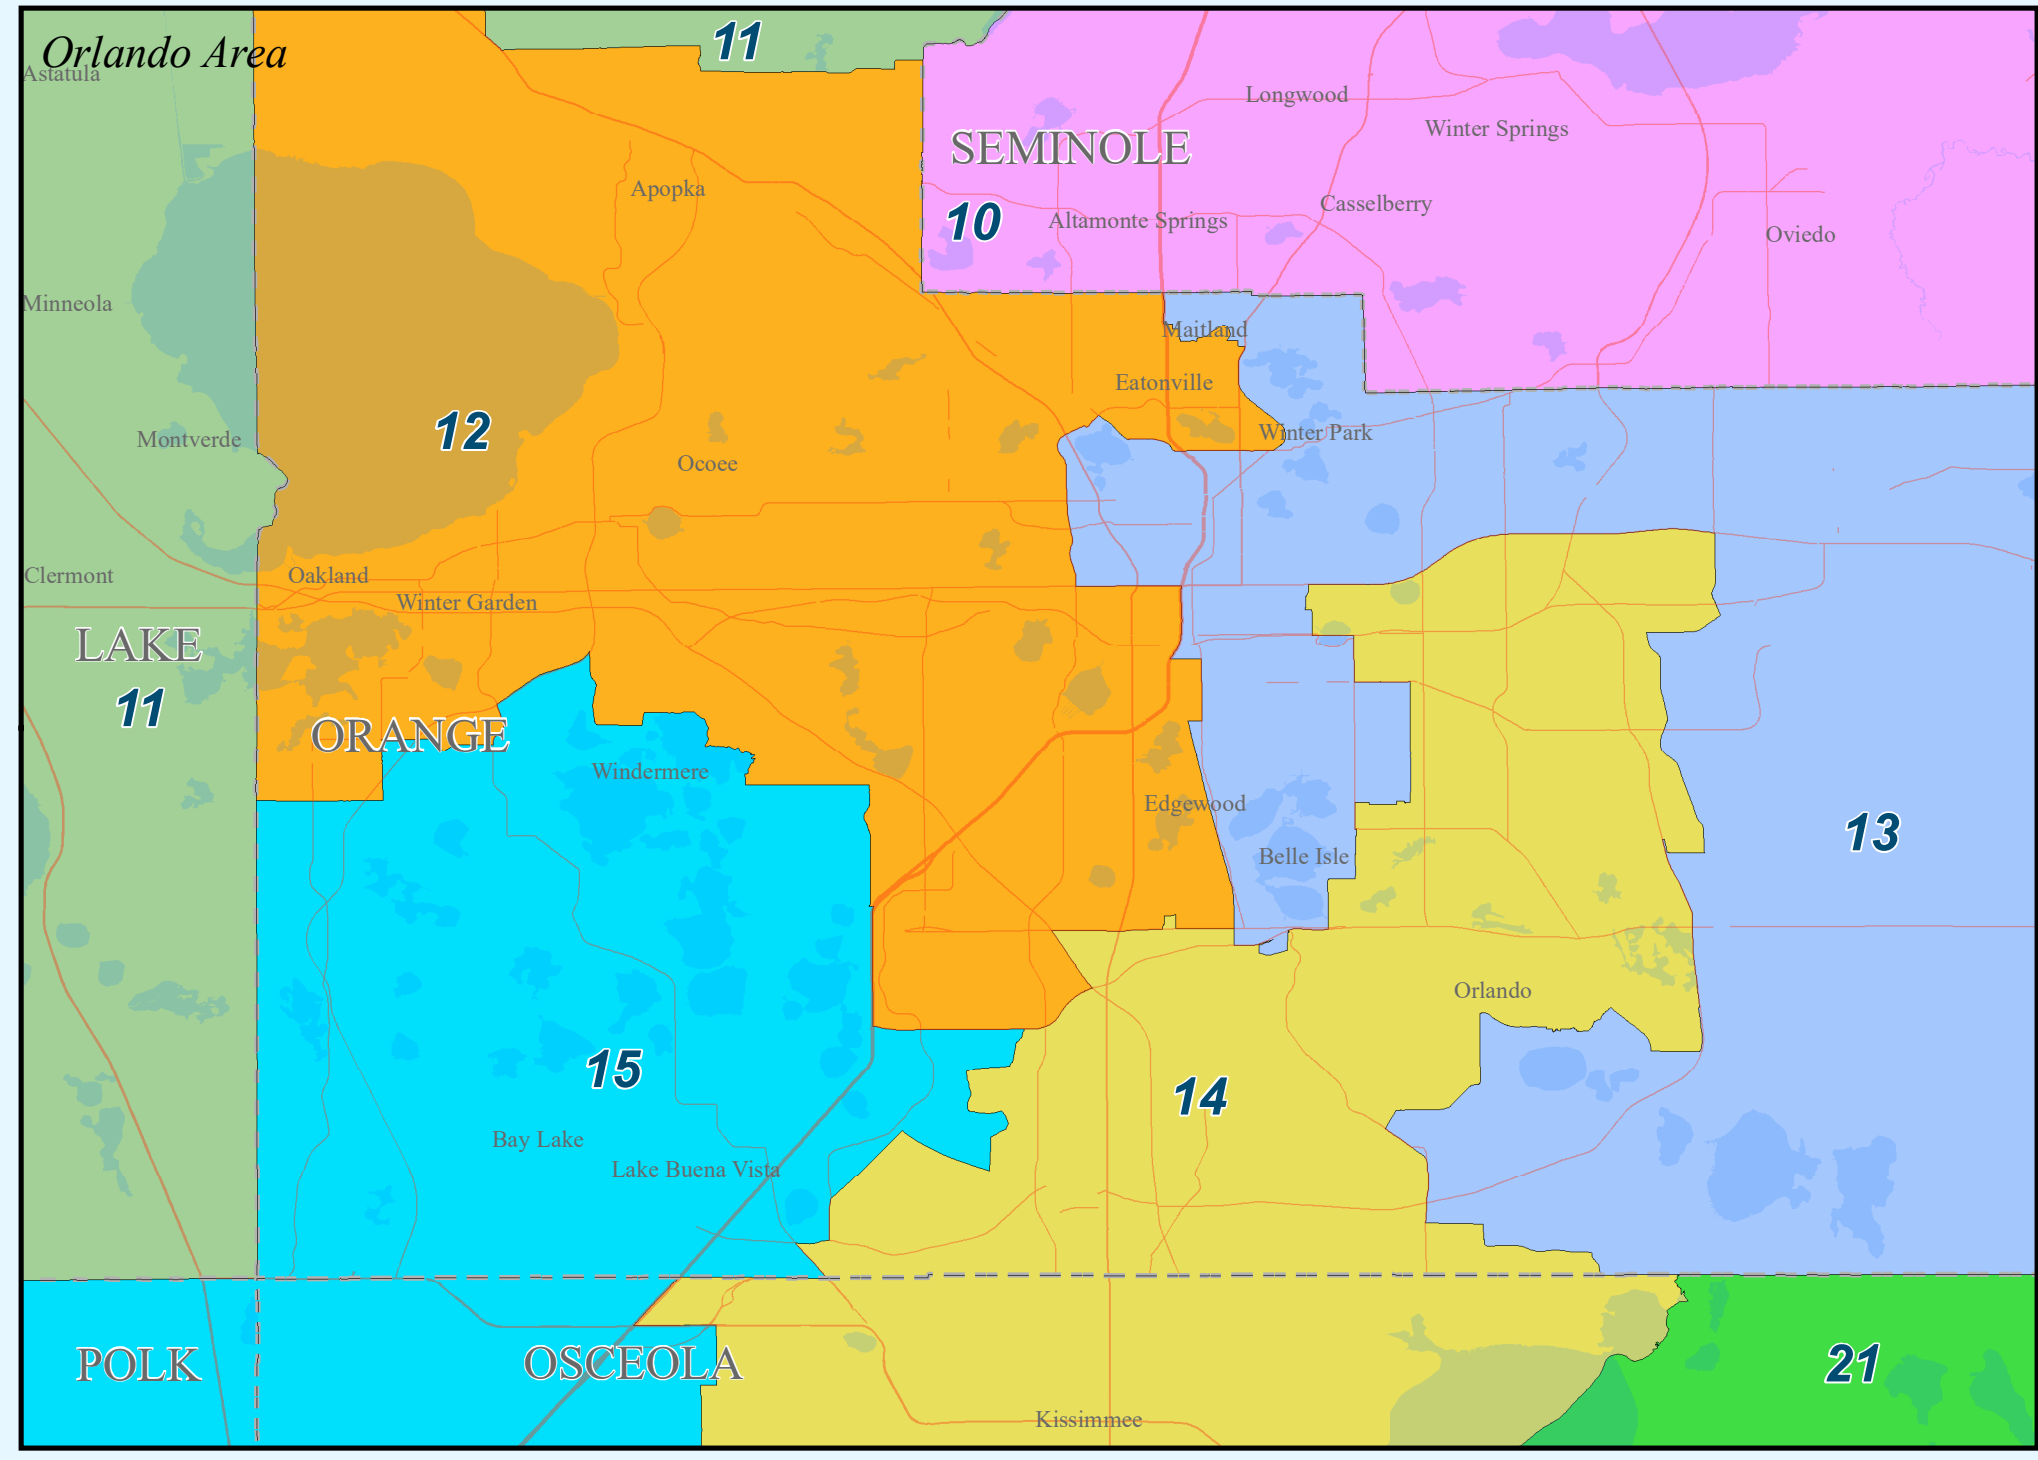

- Legend**
- County boundary
  - Interstate
  - US Highway
  - Major road
  - Sea, lake, or river
  - District boundary & number

Scale bar for statewide map  
 0 10 20 40 60 80 Miles

**2012-2016  
 Florida  
 State Senate Districts**  
 \* \* \* \* \*  
 Legislatively Enacted on  
 March 27, 2012  
 \* \* \* \* \*  
 See SJR 2-B (2012)

Map produced by professional staff:  
 Florida Senate Committee on Reapportionment  
 404 S. Monroe St., Tallahassee, FL 32399-1100  
 Office: 2000 The Capitol; Phone: (850) 487-5855;  
 Website: <http://www.flSenate.gov/session/redistricting>