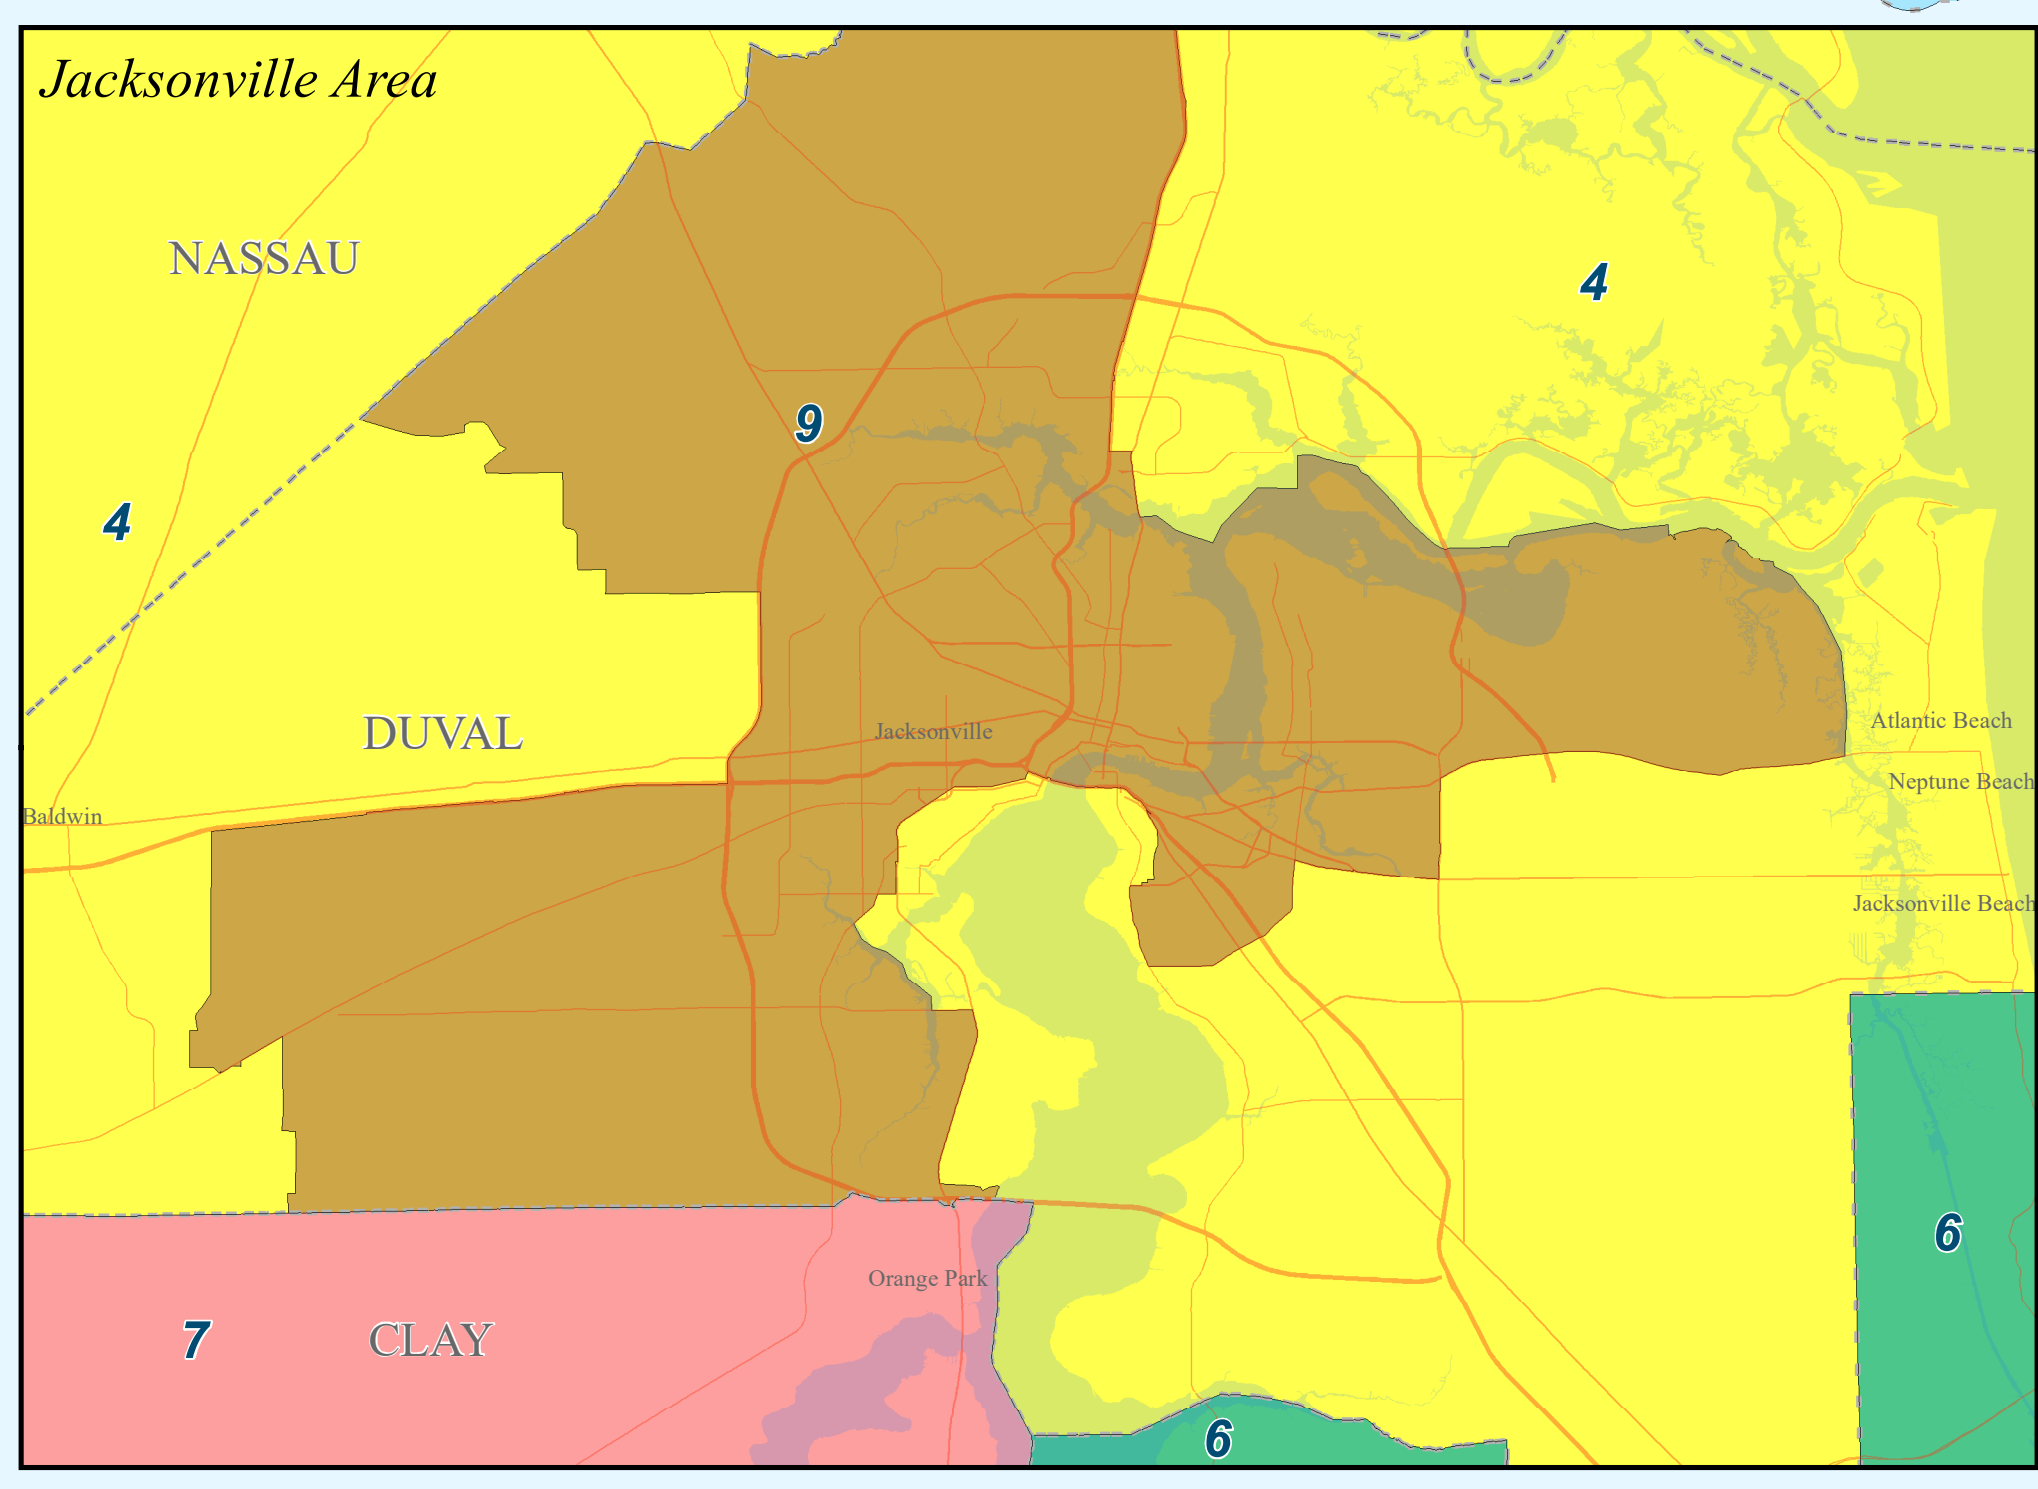

- Legend**
- County boundary
  - Interstate
  - US Highway
  - Major road
  - Sea, lake, or river
  - District boundary & number

Scale bar for statewide map  
 0 10 20 40 60 80 Miles

**2012-2016  
 Florida  
 State Senate Districts**  
 \* \* \* \* \*  
 Legislatively Enacted on  
 March 27, 2012  
 \* \* \* \* \*  
 See SJR 2-B (2012)

Map produced by professional staff:  
 Florida Senate Committee on Reapportionment  
 404 S. Monroe St., Tallahassee, FL 32399-1100  
 Office: 2000 The Capitol; Phone: (850) 487-5855;  
 Website: <http://www.flSenate.gov/session/redistricting>