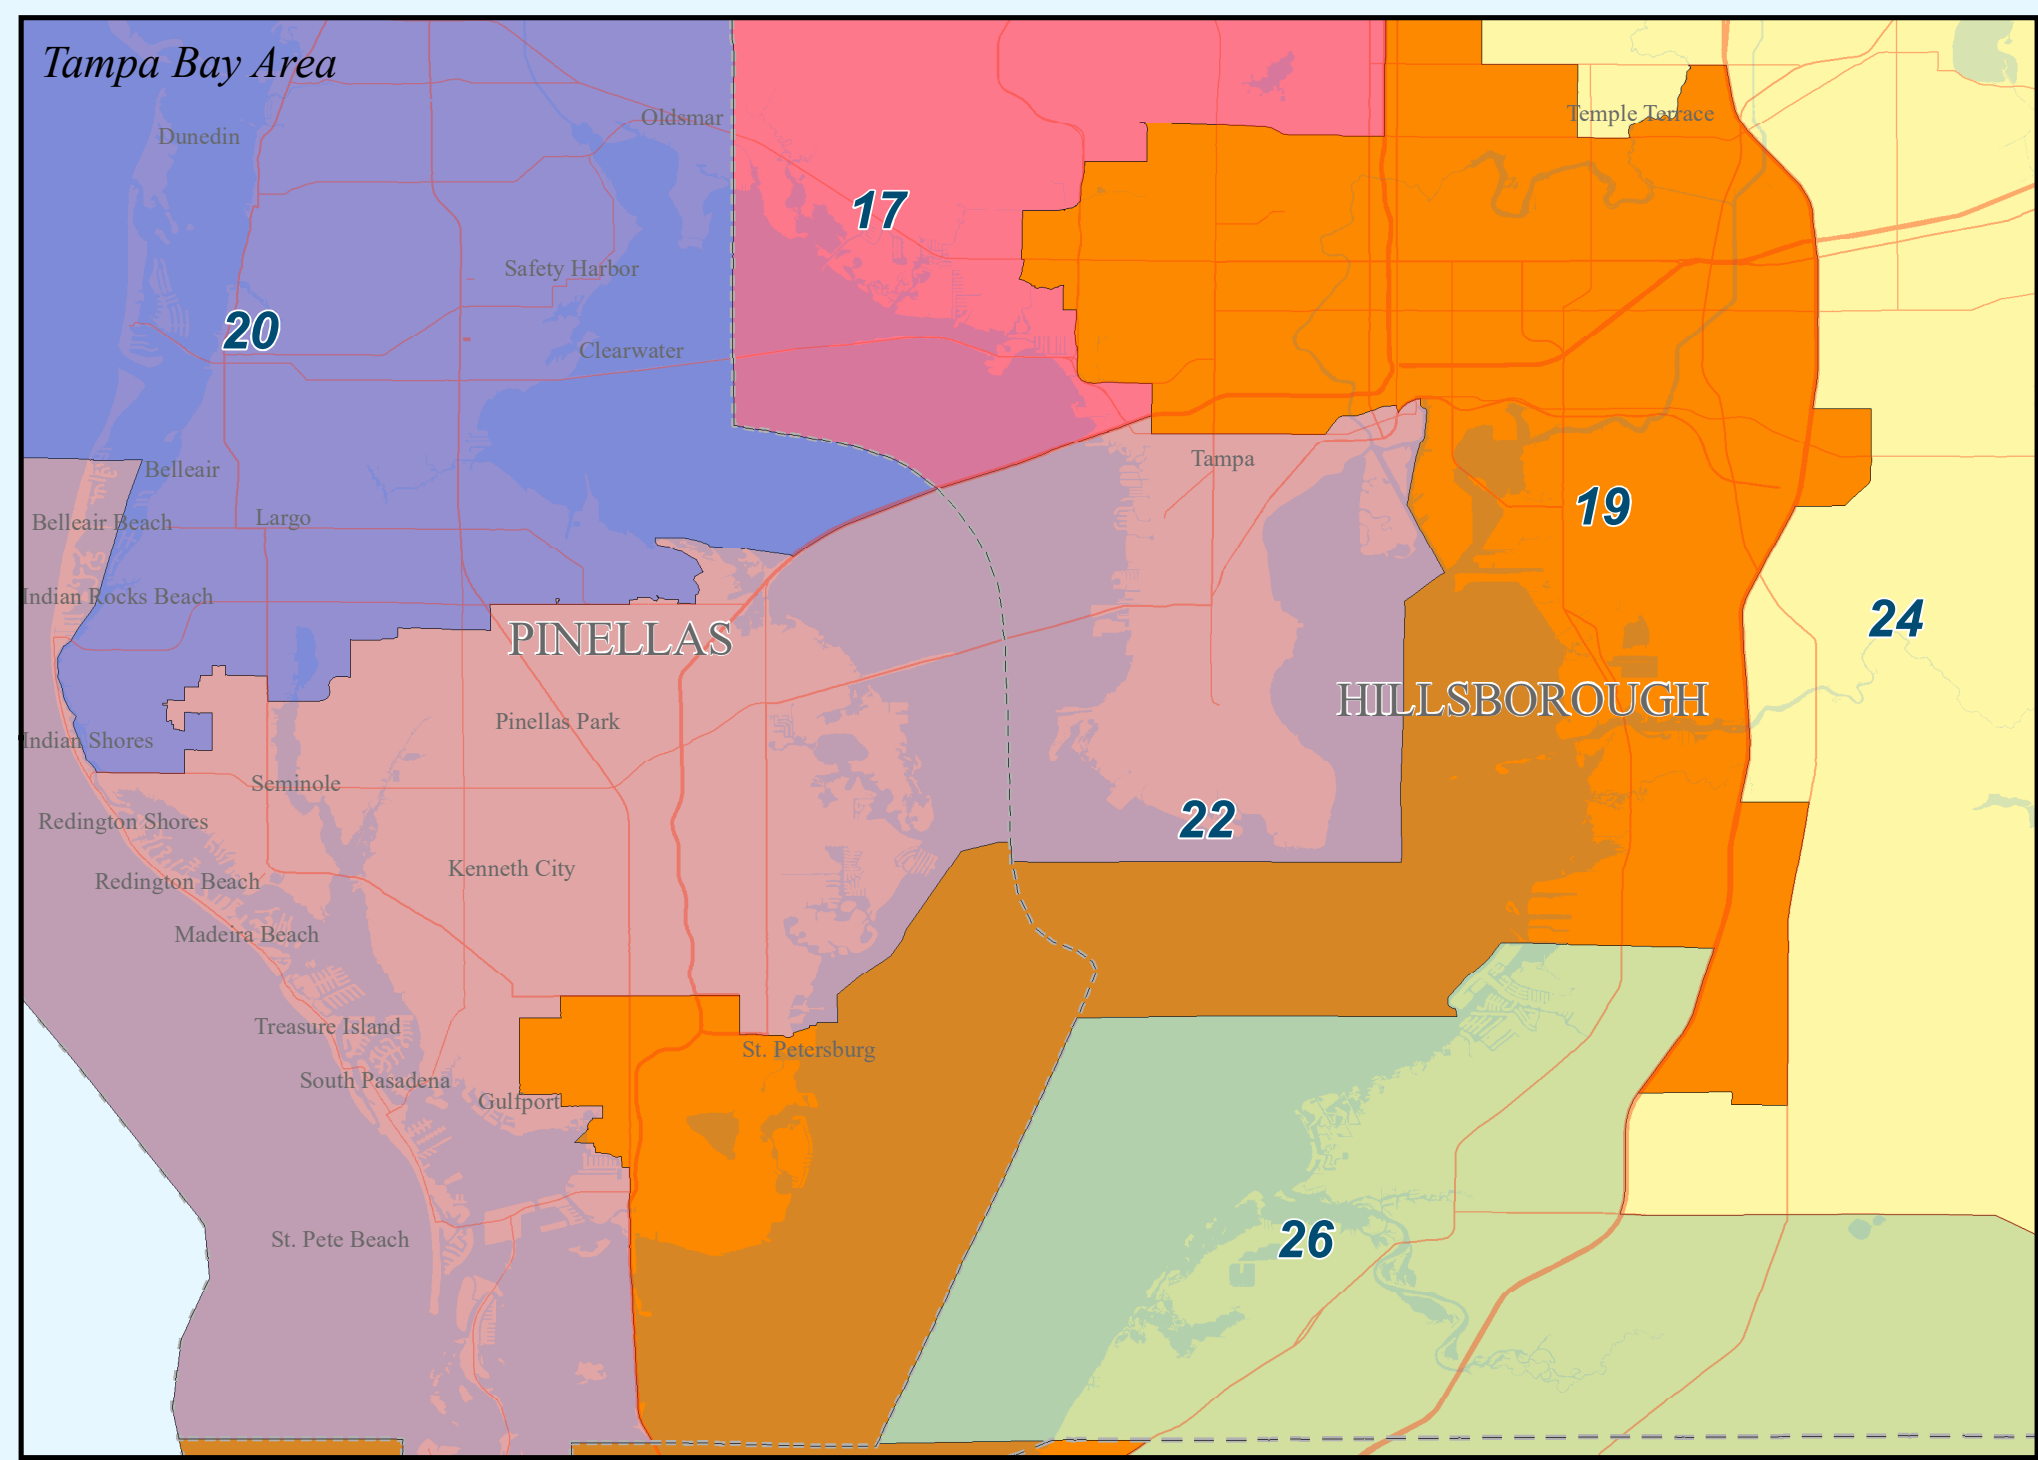

- Legend**
- County boundary
  - Interstate
  - US Highway
  - Major road
  - Sea, lake, or river
  - District boundary & number

Scale bar for statewide map  
 0 10 20 40 60 80 Miles

**2012-2016  
 Florida  
 State Senate Districts**  
 \* \* \* \* \*  
 Legislatively Enacted on  
 March 27, 2012  
 \* \* \* \* \*  
 See SJR 2-B (2012)

Map produced by professional staff:  
 Florida Senate Committee on Reapportionment  
 404 S. Monroe St., Tallahassee, FL 32399-1100  
 Office: 2000 The Capitol; Phone: (850) 487-5855;  
 Website: <http://www.flSenate.gov/session/redistricting>