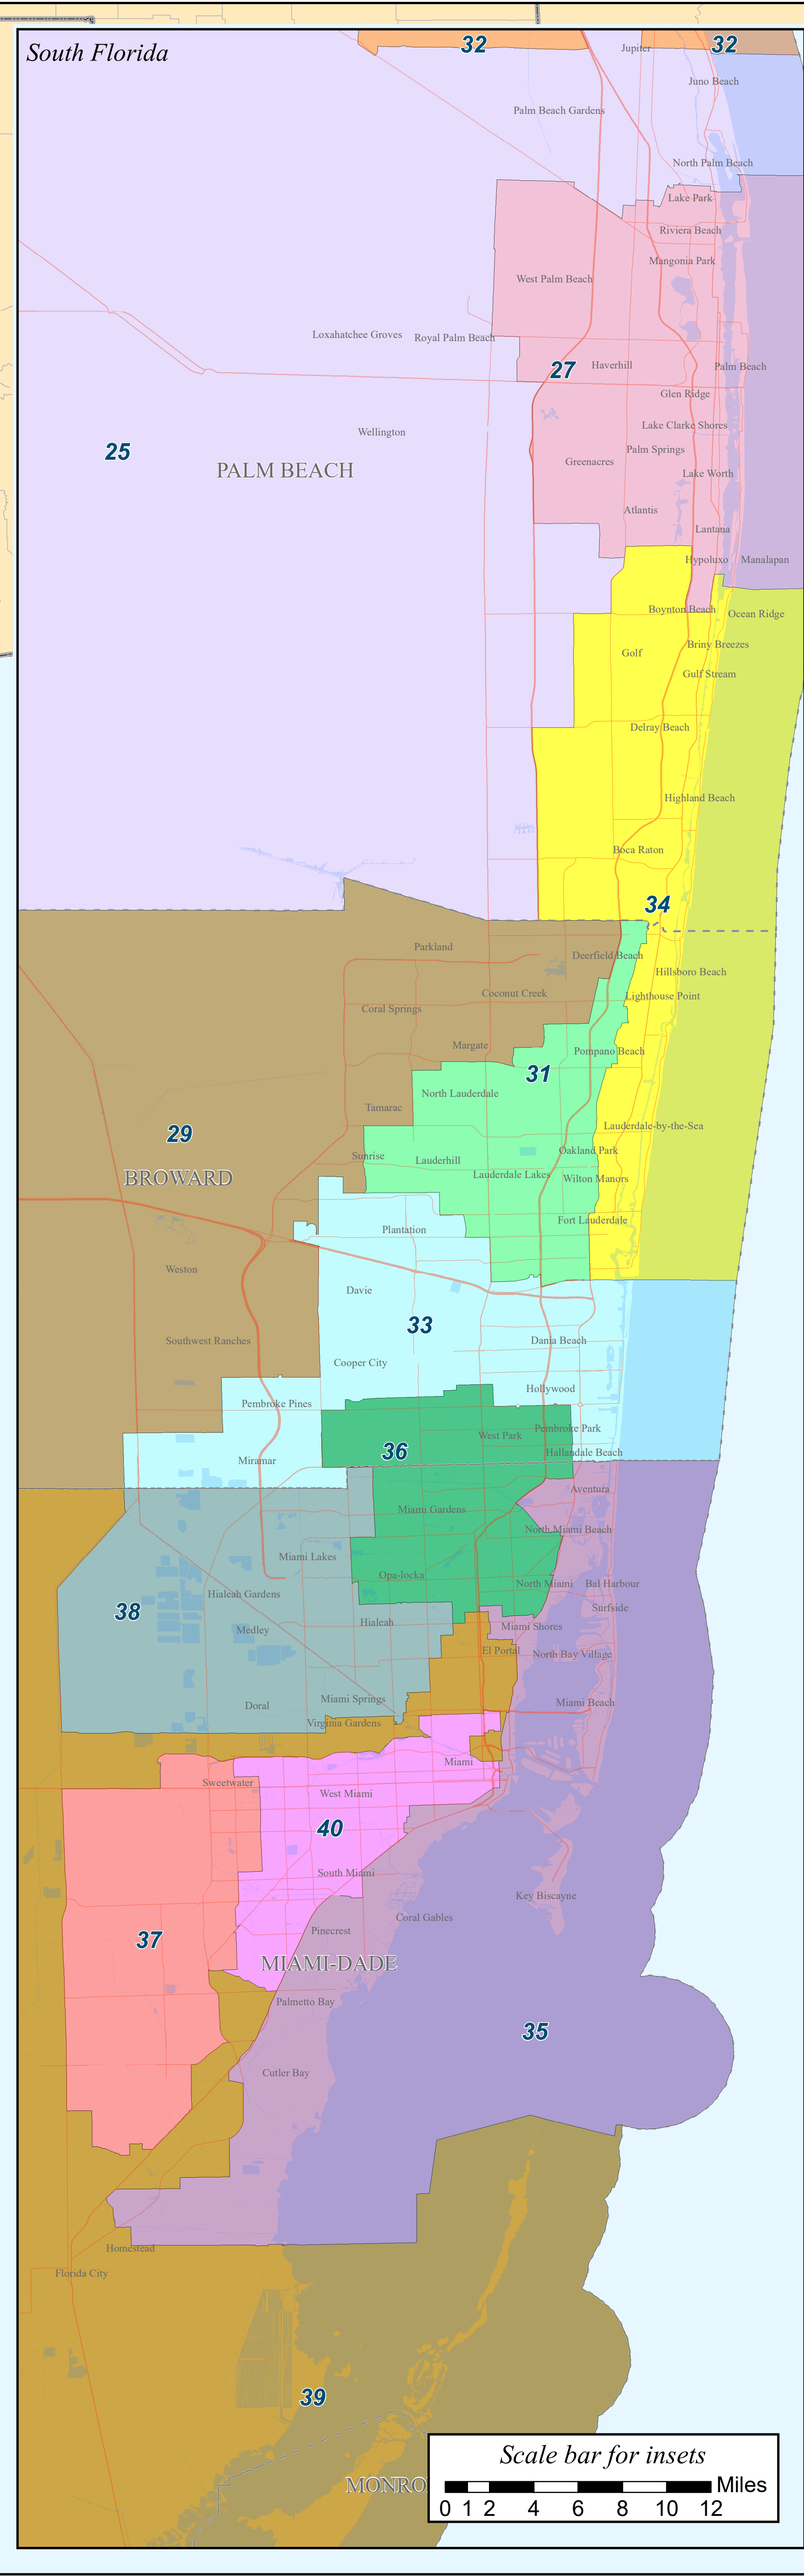

- Legend**
- County boundary
  - Interstate
  - US Highway
  - Major road
  - Sea, lake, or river
  - District boundary & number

Scale bar for statewide map  
 0 10 20 40 60 80 Miles

**2012-2016  
 Florida  
 State Senate Districts**  
 \* \* \* \* \*  
 Legislatively Enacted on  
 March 27, 2012  
 \* \* \* \* \*  
 See SJR 2-B (2012)

Map produced by professional staff:  
 Florida Senate Committee on Reapportionment  
 404 S. Monroe St., Tallahassee, FL 32399-1100  
 Office: 2000 The Capitol; Phone: (850) 487-5855;  
 Website: <http://www.flSenate.gov/session/redistricting>